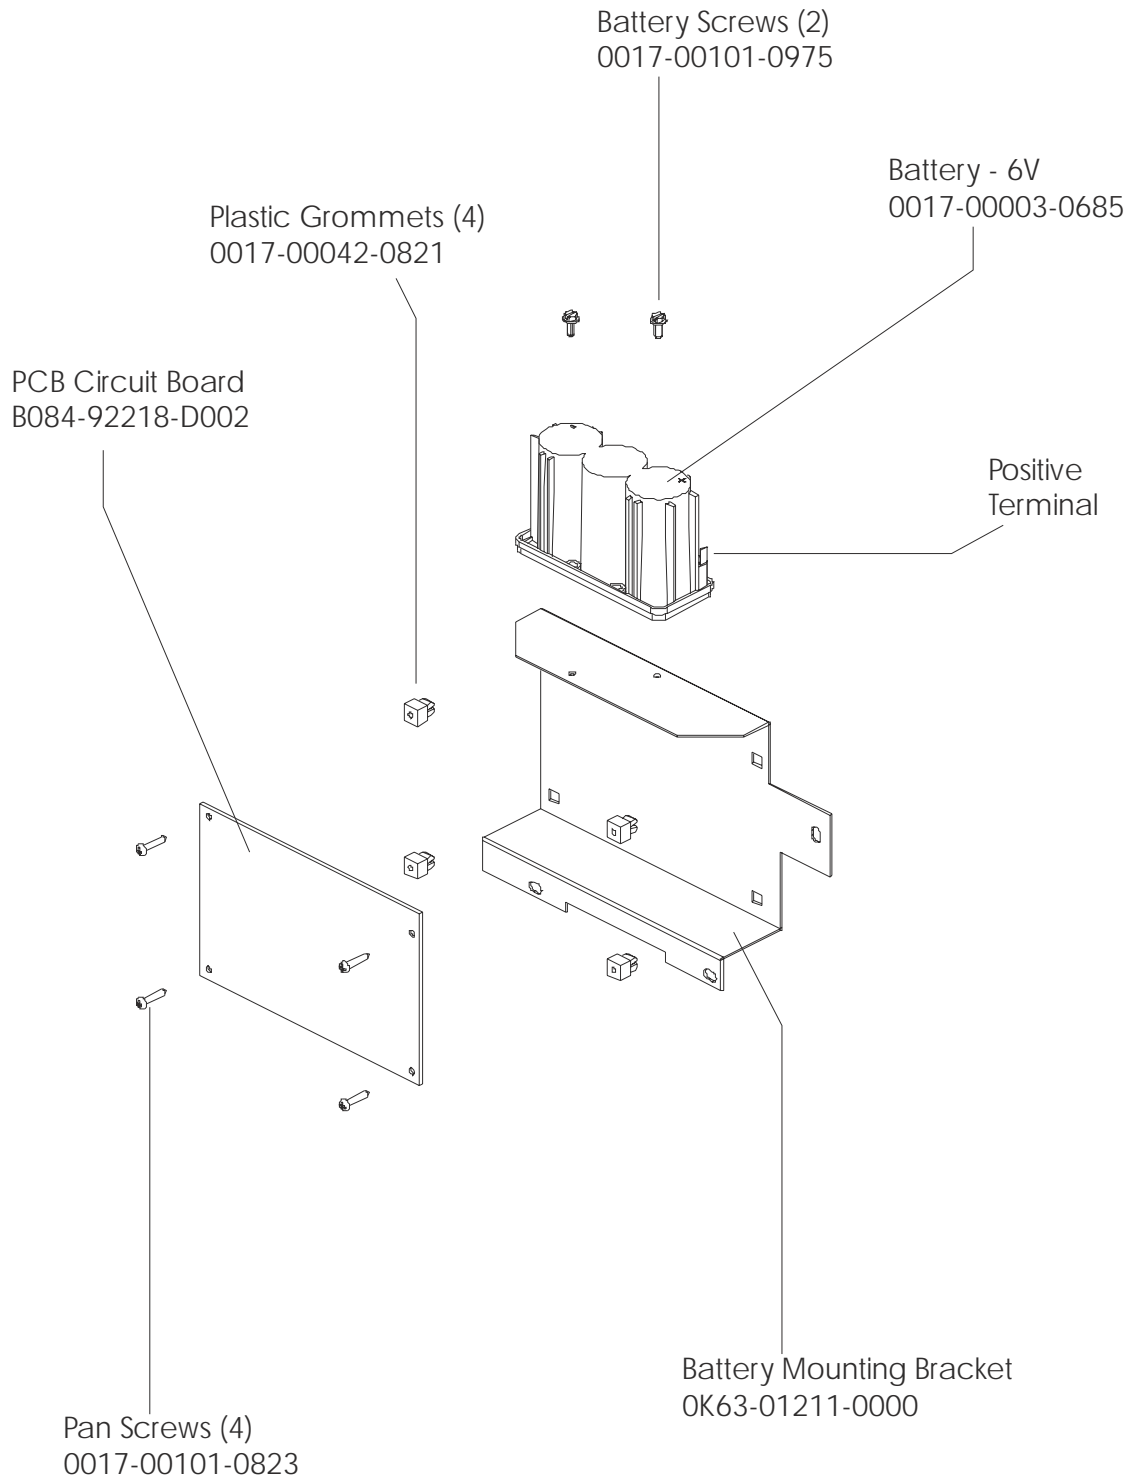

Clutch Assembly  
AK63-00026-0000

DELFIN Washers  
0017-00104-0455

Spacer

Left Seat Post Shroud  
OK63-01092-0010

Screw  
0017-00101-1741

Right Seat Post Shroud  
OK63-01092-0009

PCB Mounting Bracket Assembly  
AK63-00049-0000

Front Wheels  
AK63-00017-0001

**CABLE ASSEMBLY  
POWER CONTROL TO ALTERNATOR  
AK63-00029-0001**

**CONSOLE TO ACB CABLE  
AK63-00037-0002**

**LOWER CONSOLE  
CABLE  
AK63-00038-0000**

**CABLE ASSEMBLY  
AK63-00028-0001**